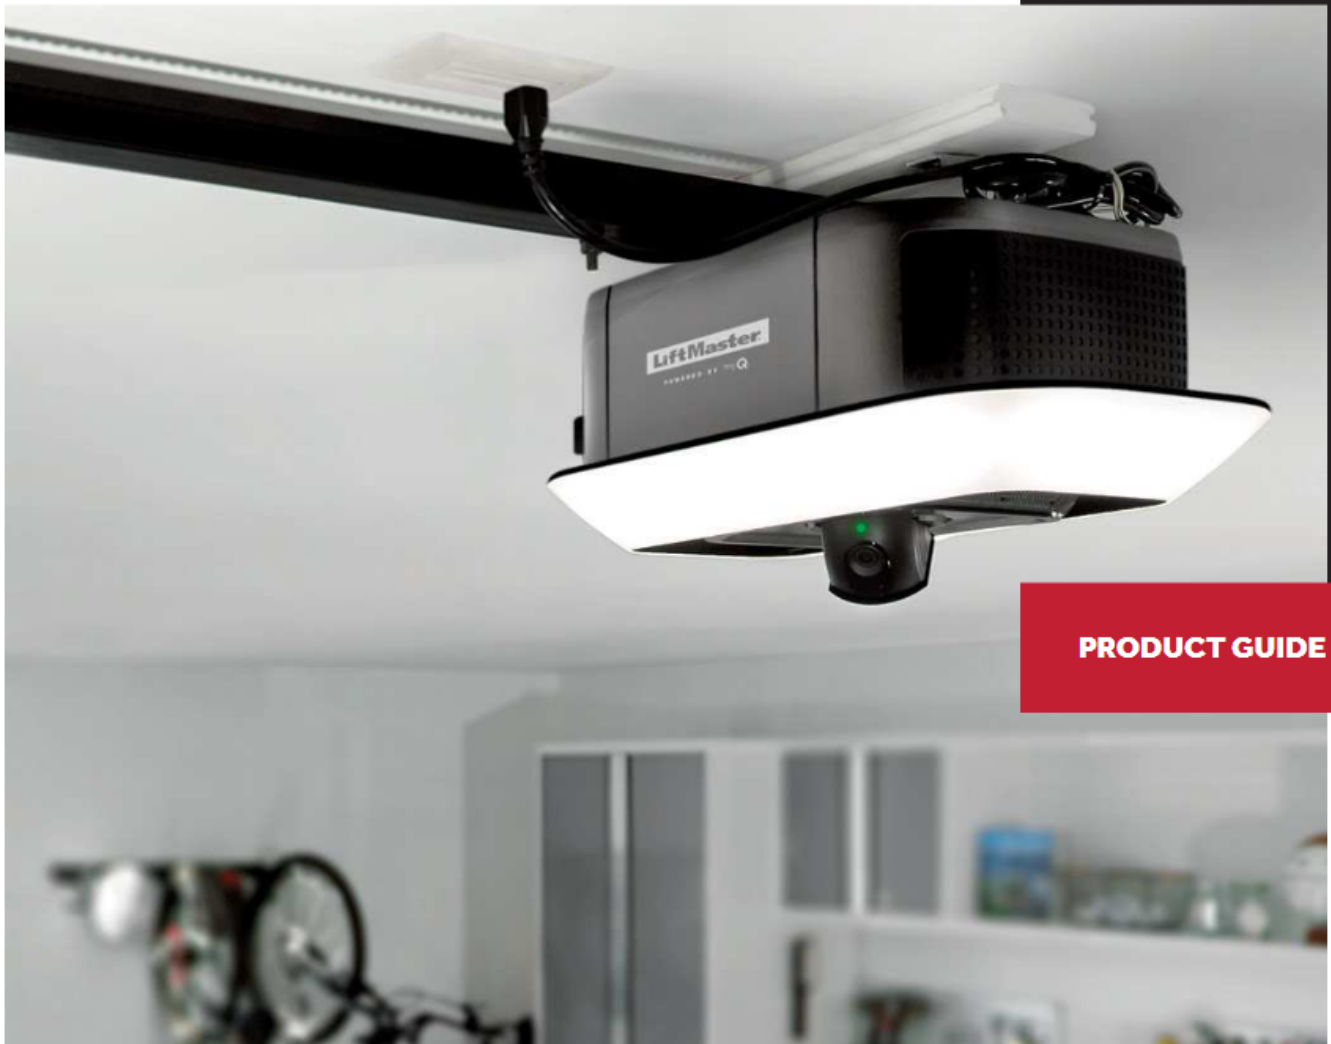

87504-267

Secure View™ Smart Garage Opener with Built-in Camera,
LED Corner to Corner Lighting™ System, Battery Backup,
Ultra-Quiet Belt Drive®

PRODUCT GUIDE

LiftMaster

POWERED BY myQ.

87504-267

Secure View Smart Garage Opener with Built-in Camera, LED Corner to Corner Lighting System, Battery Backup, Ultra-Quiet Belt Drive

Popular features

Quiet and smooth operation

Best-in-class belt drive system and DC motor provides reliable operation and lasting service.

myQ® Connected

Control, secure and monitor the garage from the myQ app anytime, from anywhere.

Invisible light beam system

Auto-reverses the garage door if there is an obstruction.

Posilock® protection

Electronically protects against forced openings of the door.

Motion detection

Lights the way automatically for additional safety.

Camera with 2-way communication

A built-in 140° wide angle camera lets you see and hear what's happening in your garage through the myQ app.